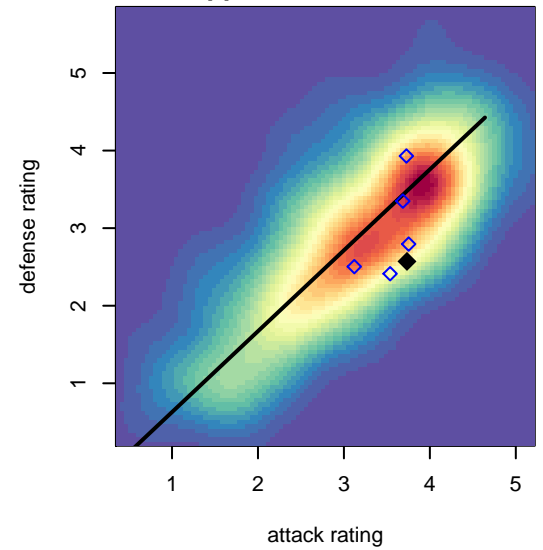

United FC Gold B00

, CAS
B00 total strength=1710
attack=41.84 defense=13.08
fall league = SCDL FI1 U17

alt names used:
United FC B2000 Gold

Venues played:
2016 SCDL FI1 U17

attack and defense variance (black dot)
relative to other teams
and top 10 in region

attack and defense rating
relative to others at age
and all opponents in last 13 months

attack and defense rating
relative to others at age
and all opponents in last 13 months

Performance relative to 13 month average

Performance relative to 13 month average

Distribution of opponents
 Red = Lose zone, Blue = Win zone, Green = Even
 Black line separates win/lose zones

lot. A=Neither has attack advantage, B=Opponent has both attack and defense advantage, C=Opponent has both attack and defense disadvantage, D=Both have